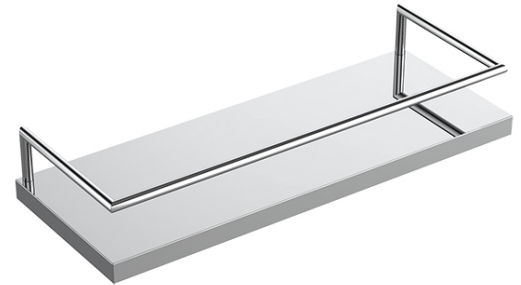

neelnox

LET
THERE
BE **DESIGN.**

FEATURES

- Premium 304 Grade Stainless Steel
- Solid Mount Construction
- Concealed Installation Hardware
- State of the art wall anchors included for installation on Dry wall or Tile.

Y | S H E L F

SERIES 590

| Model | Product | Finishes |
|---------|-----------|-----------------------|
| Y-591-P | 12" Shelf | 17 Finishes Available |

| FINISHES | Polished (-P) | Brushed Bronze (-BBRZ) | Light Beige (-LTBGE) |
|----------|--------------------------|---------------------------|----------------------------|
| | Brushed (-B) | Antique Brass (-ABRS) | Grey (-GRAY) |
| | Brushed Gold (-BGLD) | Antique Copper (-ACOP) | Beige (-BEIGE) |
| | Matte Black (-BLK) | Matte White (-WHT) | Polished Gold (-PGLD) |
| | Oil Rubbed Bronze (-ORB) | Brushed Black (-BRBLK) | Polished Rose Gold (-PRGD) |
| | Brushed Brass (-BBRS) | Brushed Rose Gold (-BRGD) | |