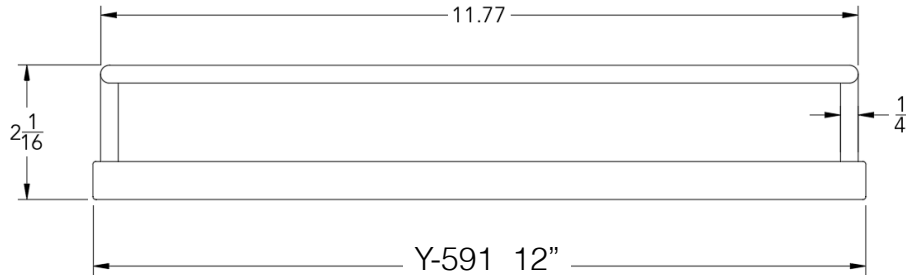

Dimensions in inches

FRONT